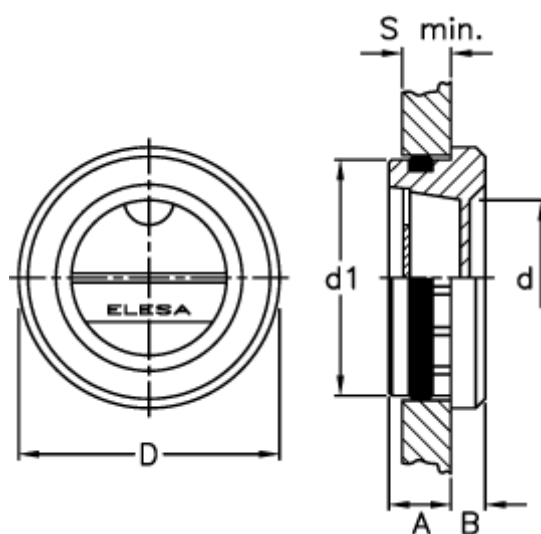

Article number: 2311011501

Description: E+G Oil level indicator push-fit
HE.20

Measures

A = 8.0

B = 3.0

d = 12

D = 21

d1 = $\text{Ø}20 \text{ H11 } +0,130 \text{ 0}$